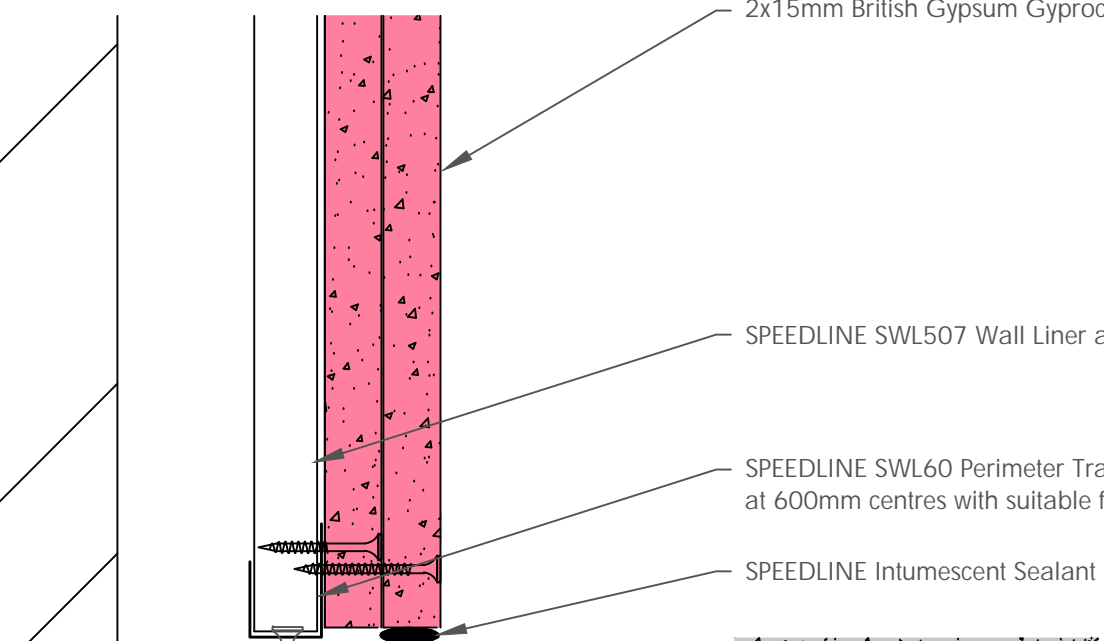

Fixing Brackets at 800mm centres
 AH185 = 75mm Leg
 AH186 = 125mm Leg
 AH175 = 175mm Leg

SPEEDLINE Drywall Screws

2x15mm British Gypsum Gyproc FireLine

SPEEDLINE SWL507 Wall Liner at 600mm centres

SPEEDLINE SWL60 Perimeter Track Fixed to Floor at 600mm centres with suitable fixing

SPEEDLINE Intumescent Sealant

CDR No: DATE: 22/10/19 Details to be read in conjunction with project specification guidelines

WALL LINING SYSTEM - WL507-B-62

All performance data and system specifications are for systems constructed with materials & components as shown. The inclusion or substitution of any other manufacturers materials or components could invalidate test data and system performance and permission must be given in writing by SIG PLC.